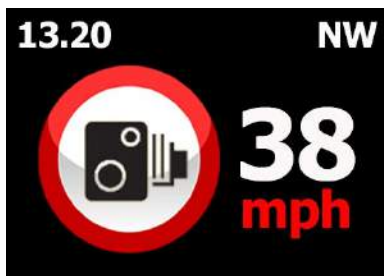

3 Axis G-Sensor - The built-in 3 Axis G-Sensor will monitor impact from 3 separate directions ensuring that it will never miss an incident.

16GB Micro SD Card Included - To capture any driving incidents, DVR-4HD comes complete with an 16GB micro SD card.

Lane Departure Warning System - LDWS is designed to alert drivers when they cross lanes unintentionally, keeping them and their passengers safe on the road.

Driver Fatigue Alerts - DVR-4HD includes driver fatigue alerts, which notify drivers to take a break on long distance driving.

Drive Cam Connect App - For instant sharing of your driving footage, DVR-4HD comes with a free app to upload your files to your smartphone. Android and iOS only.

Continuous Loop Recording - Automatically overwrite the old data that hasn't been filed into the incident folder, continuous loop recording will allow you to never miss an incident due to a full SD card.

Records Both Motion And Still Shots - Get a complete picture of the incident with video footage plus the ability to take still shots of the damage to your vehicle.

Built-in Microphone - Record any conversations within the vehicle before, during and after the incident.

Focus Range - With an impressive focus range from 1.5 metre to the horizon, users can enjoy clear and crisp imagery on close up road signs and number plates to incidents further afield.

PRODUCT SCREENSHOTS